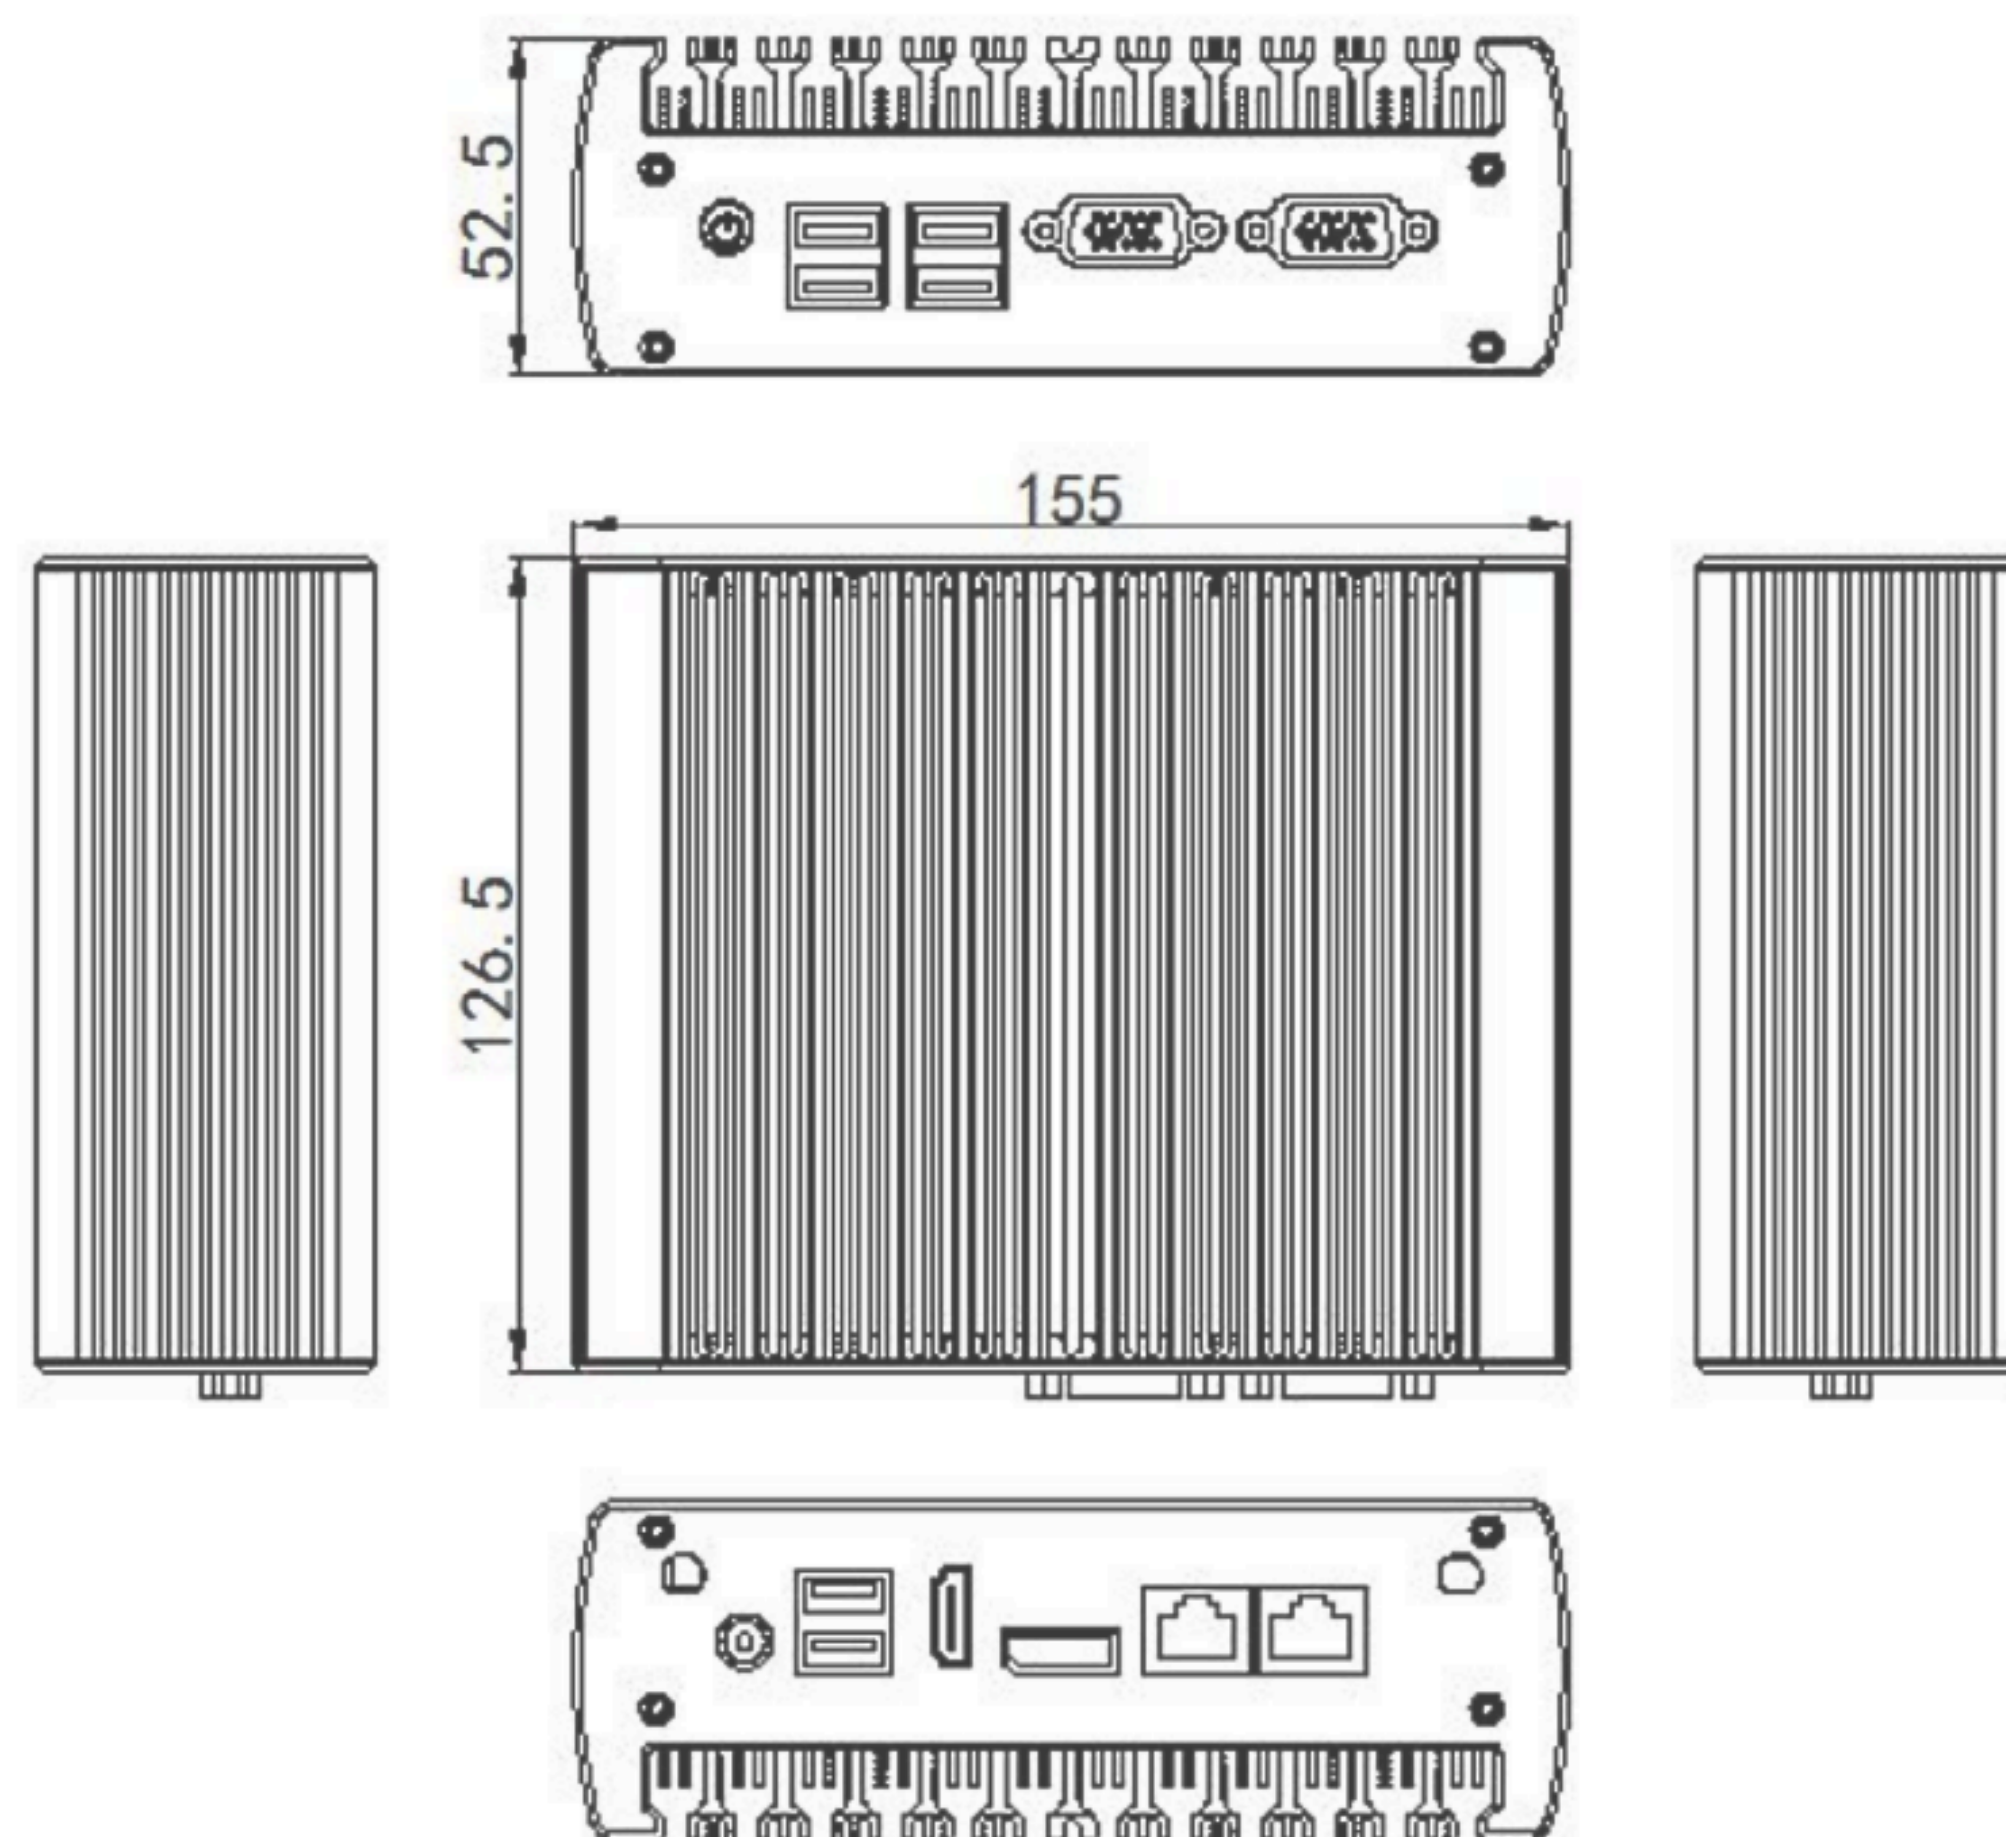

## SPECIFICATION

SYSTEM	
Processor	Intel® Core™ i3-8130U (dual core, 2.2GHZ, Turbo 3.4GHZ, TDP 15W)
Memory	1 × DDR4 2400/2666MHz (4GB/8GB/16GB) SODIMM, Max.16GB
BIOS	AMI BIOS
Display Chip	Intel® HD Graphics 520
Display Port	1 × HDMI 1 × DP Support synchronous/asynchronous 2 display
Storage	1 × M.2 (PCIe ×4) 1 × SATA 3.0
Expansion	1 × Mini PCIe (WiFi/3G/4G optional)
OS Support	Windows 7, Windows 8, Windows 10, Linux
Front I/O	4 × USB 3.0 1 × Power Button 2 × COM Ports
Rear I/O	2 × RJ45 1000Mbps LAN Ports 2 × USB 2.0 1 × HDMI 1 × DP 1 × Audio Interface(2-in-1) 1 × DC-In
Ethernet	2 × RTL8111E 10/100/1000Mbps LAN ports
Power	DC 12V
ENVIRONMENT	
Operating Temperature	-10°C ~ 50°C
Relative Humidity	0% ~ 95% (non-condensing)
Certification	CE, CCC, FCC Class A, RoHS
MECHANISM	
Dimension	155 × 126.5 × 52.5 mm
Net Weight	1.6 kg

Front View

Rear View

## DIMENSION

unit:mm